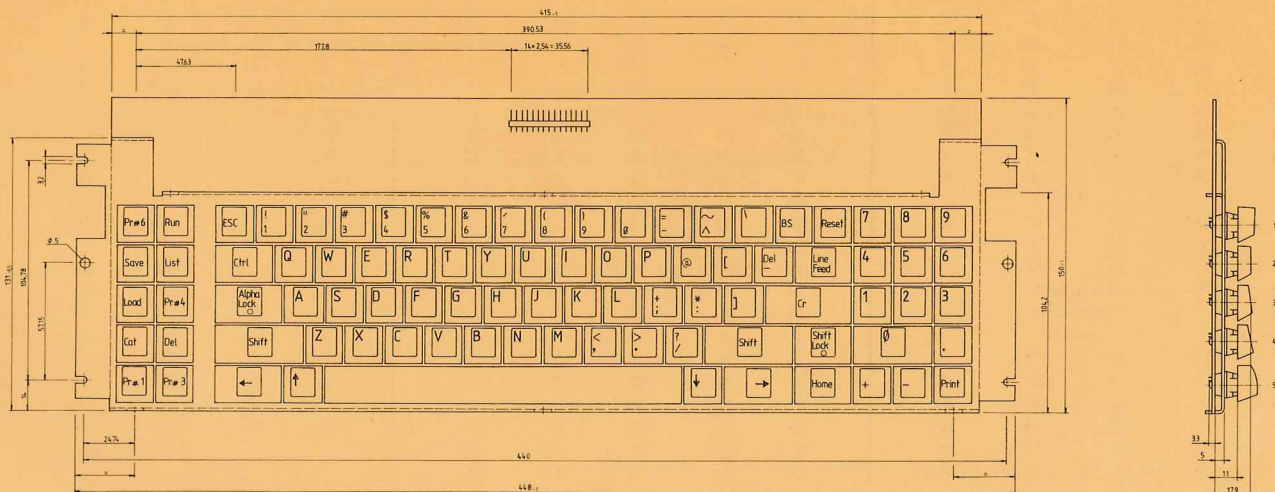

G 80-0418

PC-Keyboard Apple-compatible

Standard Features

- Mechanical keymodules with gold crosspoint contacts (keymodule MX)
- Superlow-profile — 30 mm from enclosure base to center point at home row keycap top (3rd row)
- Dataoutput parallel
- Full ASCII code
- String for 10 keys
- Push/push operation
- Automatic repeat, after delay
- 4 mode operation
- Alpha- and Shift-Lock key with LED
- N-key Lockout
- **Standard keycap colors: beige (code L6); brown (Code N8)**

Keyboard also available with modern low-profile-housing including coiled cable and SUB-D-plug (G 80-0418 H)

Keycap Layout

Connector pin- and SUB-D-plug- assignment

Pin	Assignment
1	VCC
2	GND
3	BIT 7
4	BIT 6
5	BIT 5
6	BIT 4
7	BIT 3
8	BIT 2
9	BIT 1
10	
11	STB
12	AKD
13	
14	BIT 8
15	RESET