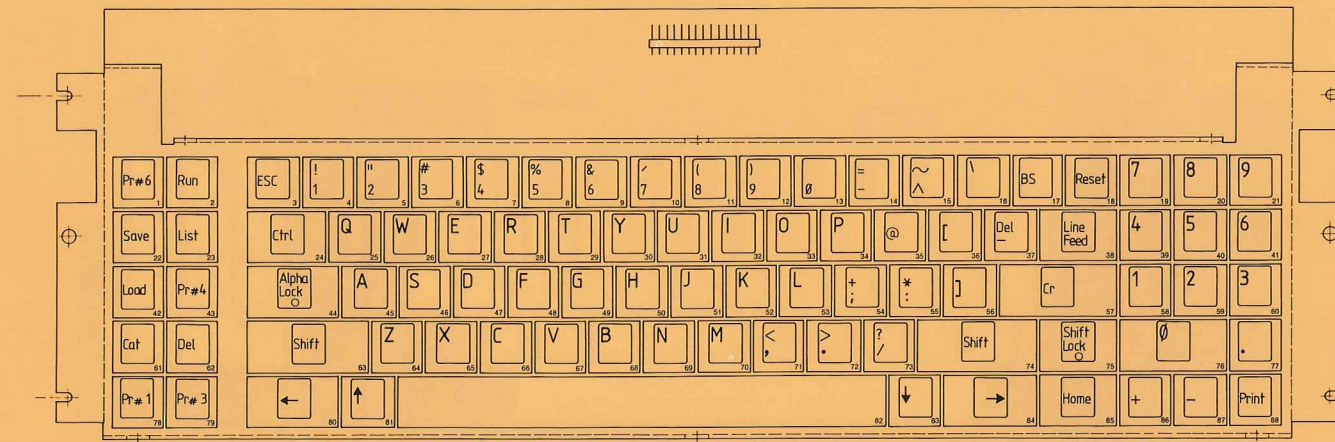

G 80-0418

PC-Keyboard Apple-compatible

Standard Features

- Mechanical keymodules with gold crosspoint contacts (keymodule MX)
- Superlow-profile — 30 mm from enclosure base to center point at home row keycap top (3rd row)
- Dataoutput parallel
- Full ASCII code
- String for 10 keys
- Push/push operation
- Automatic repeat, after delay
- 4 mode operation
- Alpha- and Shift-Lock key with LED
- N-key Lockout
- **Standard keycap colors: beige (code L6); brown (Code N8)**

Keyboard also available with modern low-profile-housing including coiled cable and SUB-D-plug (G 80-0418 H)

Keycap Layout

Connector pin- and SUB-D-plug- assignment

Pin	Assignment
1	VCC
2	GND
3	BIT 7
4	BIT 6
5	BIT 5
6	BIT 4
7	BIT 3
8	BIT 2
9	BIT 1
10	
11	STB
12	AKD
13	
14	BIT 8
15	RESET