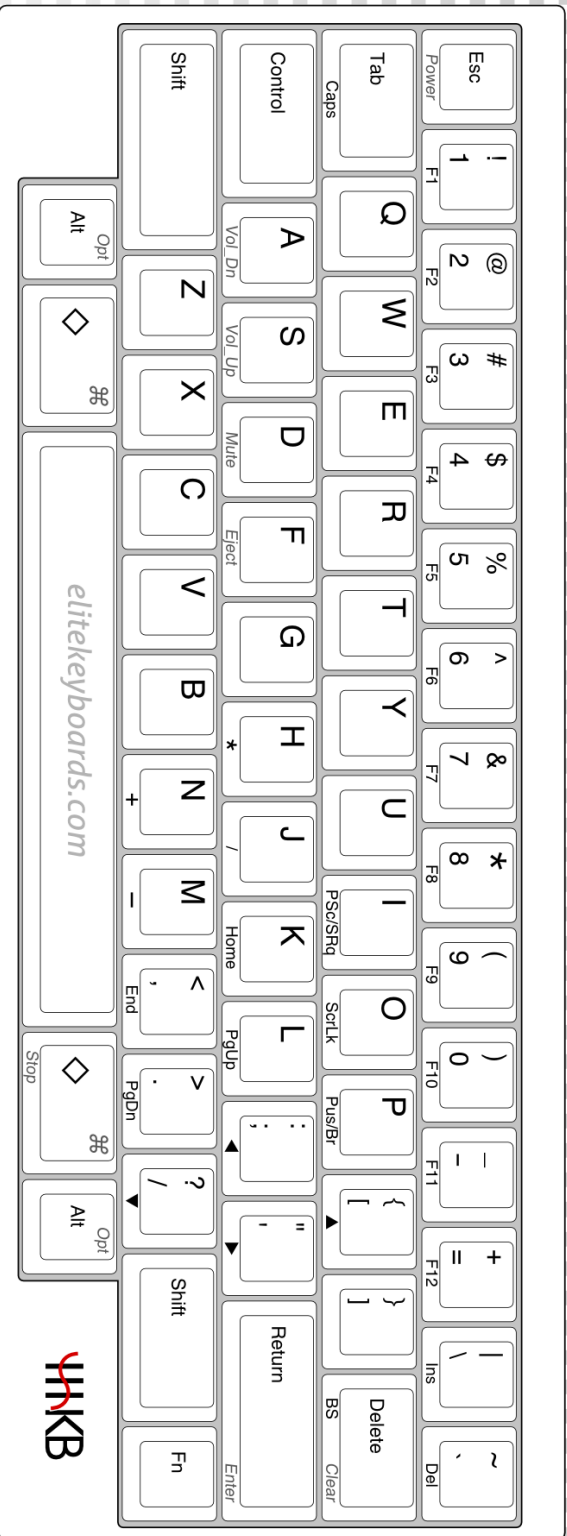

SW1	SW2	Keyboard Mode
OFF	OFF	HHKB Mode
ON	OFF	Lite Mode
OFF	ON	Macintosh Mode
ON	ON	Sun Mode

DIP Switch	Key/Function	SW OFF	SW ON
SW3	Delete Key	Delete	Backspace
SW4	Meta Key	Meta	Fn
SW5	Alt Key	Alt	Meta
	Meta Key	Meta	Alt
SW6	Wake Up	Disabled	Enabled

Key Name	Function	HHKB Mode	Lite Mode	Mac Mode	Sun Mode
F1-F12	F1-F12	x	x	x	x
Ins	Insert	x	x	x	x
Del	Delete	x	x	x	x
PSc/SRq	Print Screen/Sys Req	x	x	x	x
ScrLk	Scroll Lock	x	x	x	x
Pus/Brk	Pause/Break	x	x	x	x
ScrLk	Scroll Lock	x	x	x	x
Pus/Brk	Pause/Break	x	x	x	x
PgUp	Page Up	x	x	x	x
PgDn	Page Down	x	x	x	x
Caps	Caps Lock		x	x	x
Clear	Clear			x	
Enter	Enter		x	x	x
+	+		x	x	x
-	-		x	x	x
*	*		x	x	x
/	/		x	x	x
Vol_Dn	Volume Down			x	
Vol_Up	Volume Up			x	
Mute	Mute			x	
Eject	Eject			x	
Power	Power			x	
Stop	Stop	x			

HHKB Professional 2 Layout